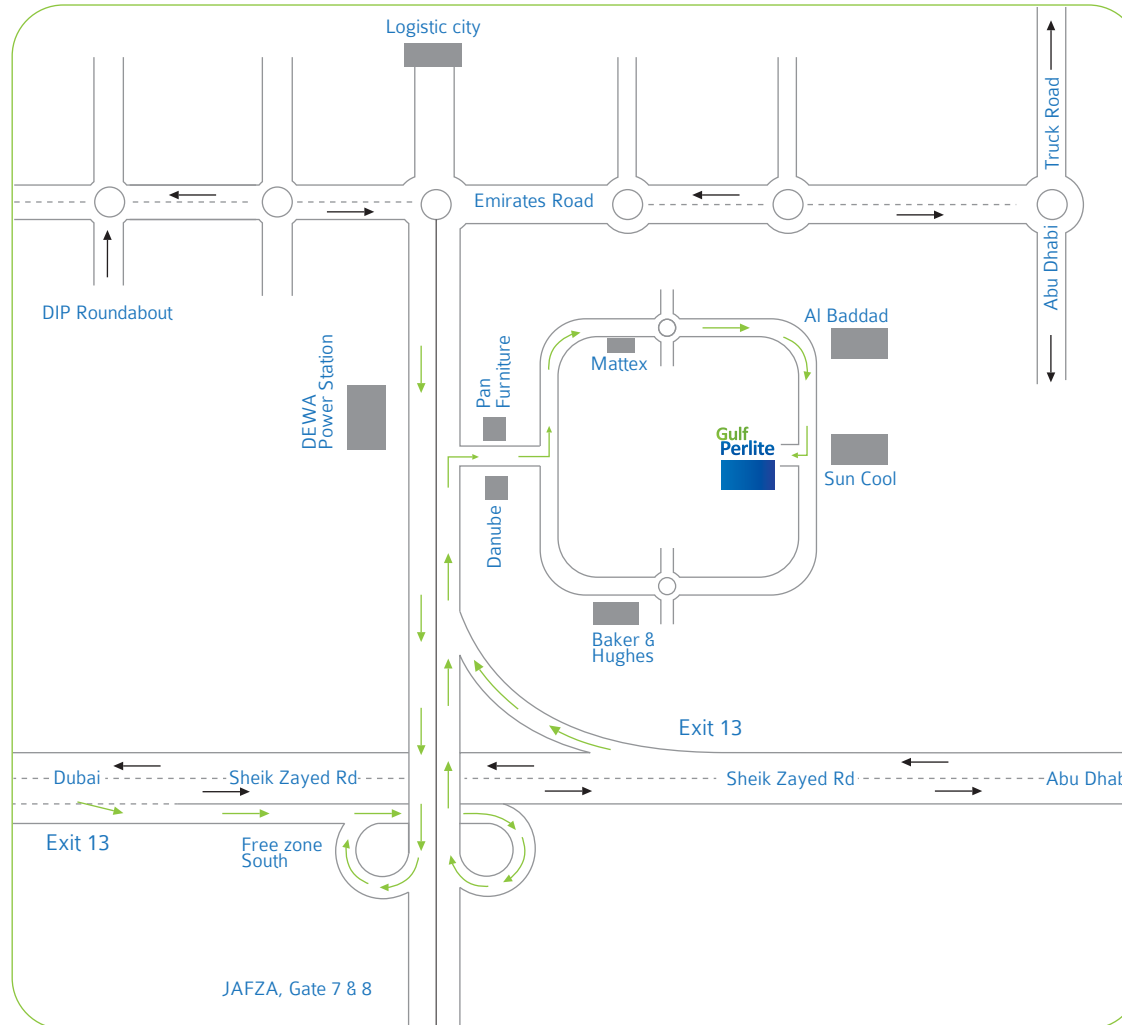

GULF PERLITE LLC FACTORY'S LOCATION MAP

**Gulf
Perlite** LLC

P.O.Box: 263275, Dubai – U.A.E
Sheikh Zayed Road, Exit13, free zone (South),
take left from Techno Park T-junction towards Al Baddad holdings.
Tel: +971 4 88 94 904, Mob: +971 52 910 630 1 & +971 56 123 52 48
Email: info@uaeperlite.com, Website: www.perlite.ae